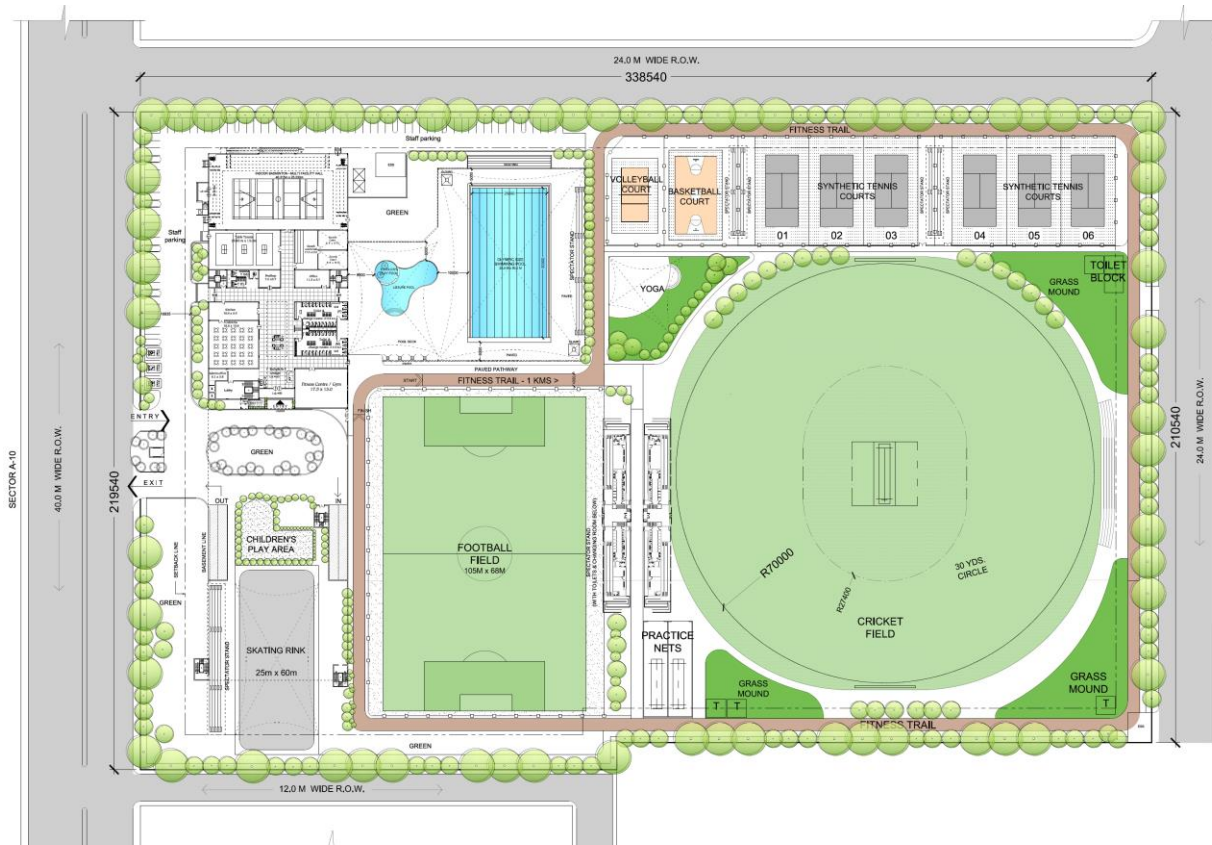

SPORTS COMPLEX, SEC 8, DWARKA

The area of the site for Sports Complex is 9.44 Hac. (23.35 Acres). As per MPD-2021, various indoor sports facilities like badminton, aerobics, multigym, squash, yoga, billiards, table tennis, board games, martial arts have been proposed. The outdoor facilities provided are cricket, football, tennis, basketball, volleyball, badminton, swimming pool, children's play, jogging track, outdoor gym, mini football.

The design is being revisited to take the parking to the basement and providing more sports facilities. Suggestions are invited for the same.

SPORTS COMPLEX, SEC 17, DWARKA

The area of the site for Sports Complex is. (23.13 Acres). As per MPD-2021, various outdoor & indoor sports facilities like badminton, aerobics, multigym, squash, yoga, billiards, snooker, table tennis, board games, martial arts, boxing have been proposed. The outdoor facilities provided are cricket, football , tennis, basketball, volleyball, swimming pool, children’s play, skate park. jogging track,
The design is being revisited to take the parking to the basement and providing more sports facilities. Suggestions are invited for the same.

SPORTS COMPLEX AT A-7, NARELA

The area of the site for Sports Complex is. (23.13 Acres). As per MPD-2021, various outdoor & indoor sports facilities like badminton, aerobics, multigym, squash, table tennis, board games, have been proposed. The outdoor facilities provided are cricket, football , tennis, basketball, volleyball, swimming pool, children's play, skate park. jogging track. Suggestions, if any, are invited.